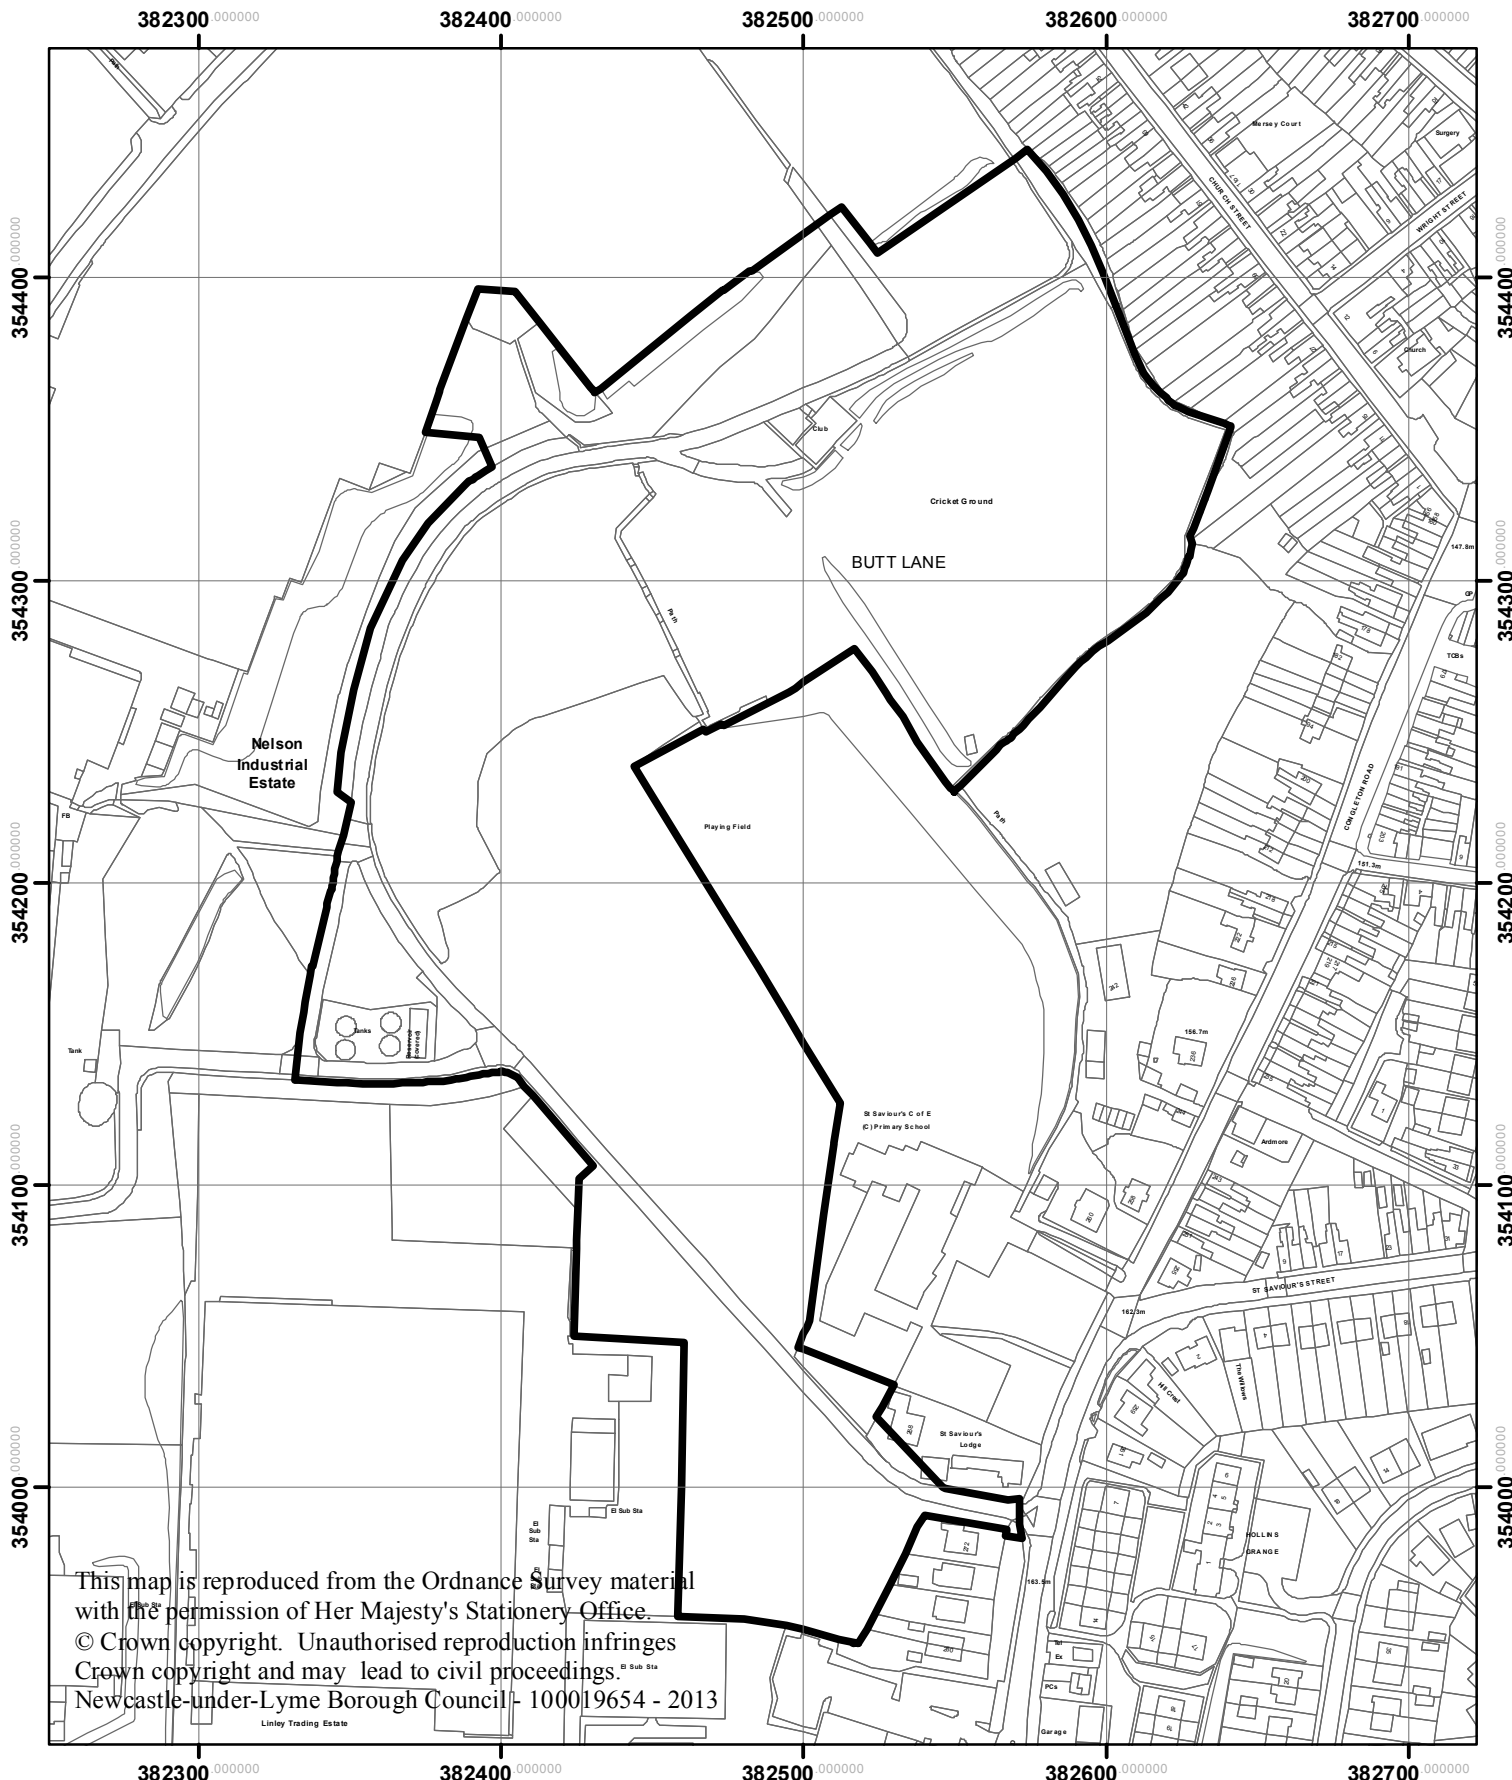

Land south of West Avenue,  
 West of Church Street and  
 Congleton Road, and North of  
 Linley Road, Butt Lane  
 14/00562/REM

This map is reproduced from the Ordnance Survey material with the permission of Her Majesty's Stationery Office.  
 © Crown copyright. Unauthorised reproduction infringes Crown copyright and may lead to civil proceedings.  
 Newcastle-under-Lyme Borough Council - 100019654 - 2013